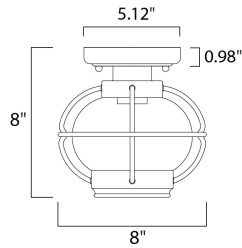

**PRODUCT DESCRIPTION**

Portsmouth is a traditional, early American style collection from Maxim Lighting International in Oil Rubbed Bronze finish with Seedy glass.

**MEASUREMENTS**

DIMENSION : 8" L x 8" W x 8" H  
 CANOPY : 5.12" W x 0.98" H x 5.12" L  
 HANGING WEIGHT : 1.46 lb